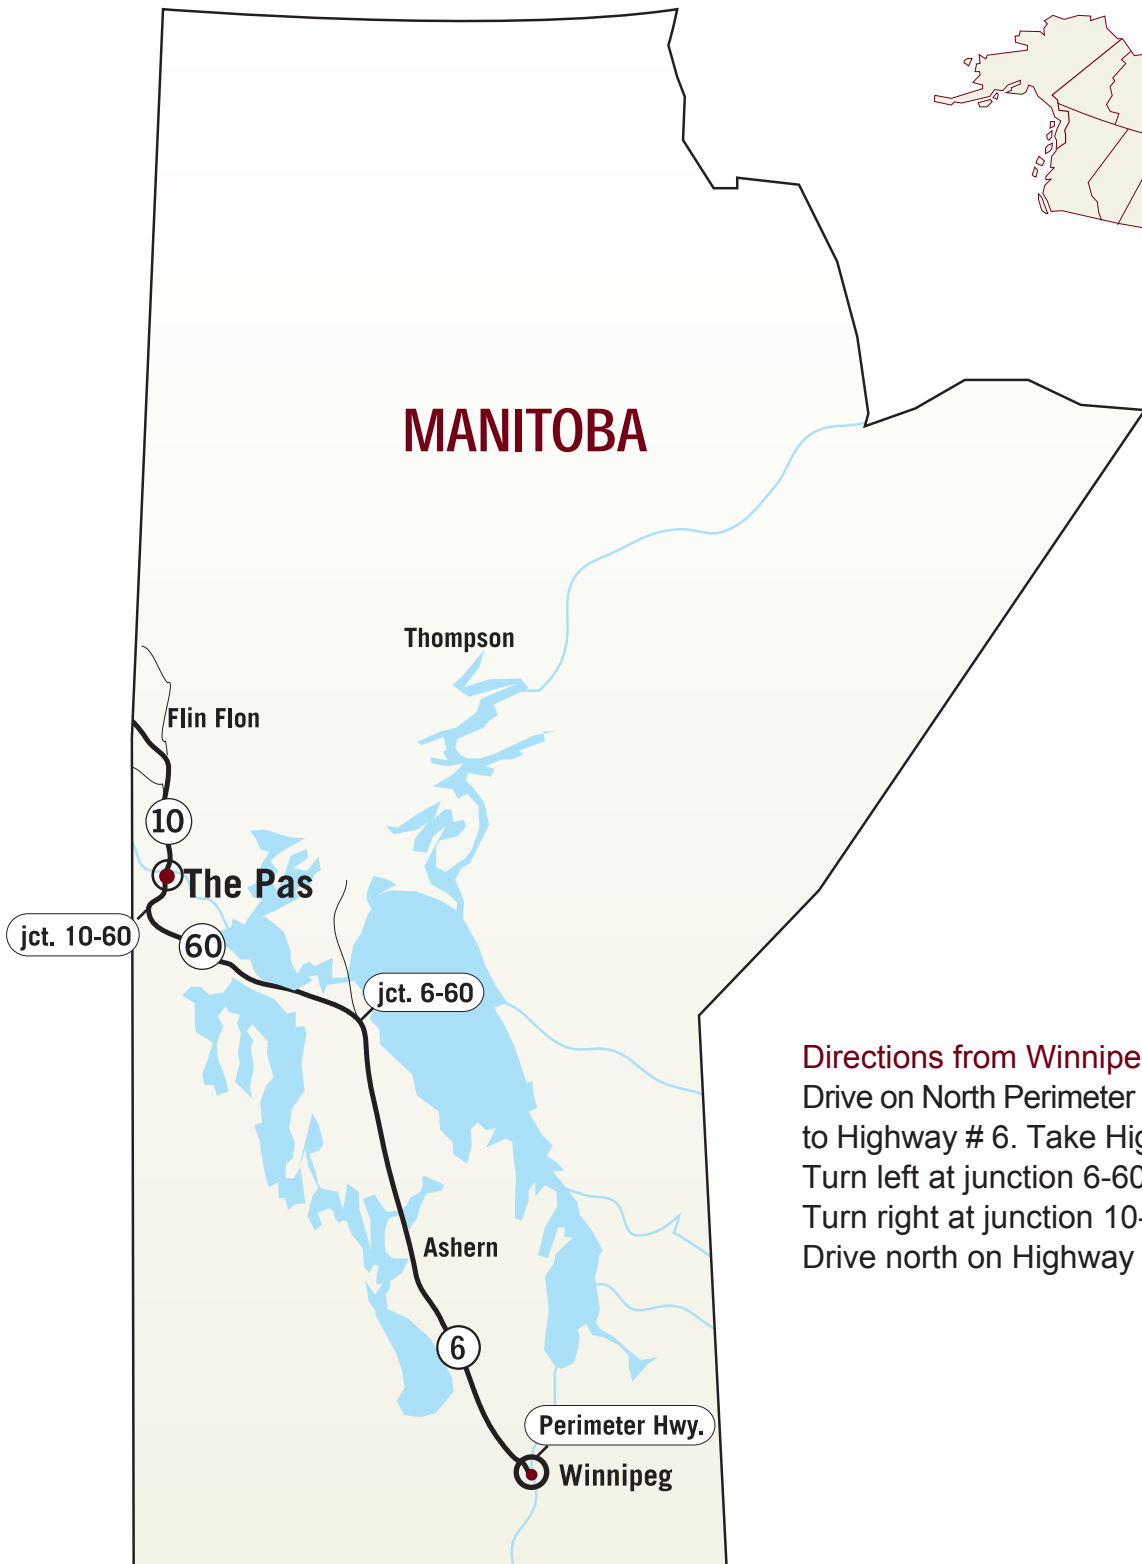

# WESCANA INN

## MANITOBA

### Directions from Winnipeg:

Drive on North Perimeter Highway from Winnipeg to Highway # 6. Take Highway # 6 past Ashern. Turn left at junction 6-60. Drive West. Turn right at junction 10-60. Drive north on Highway #10 to The Pas.